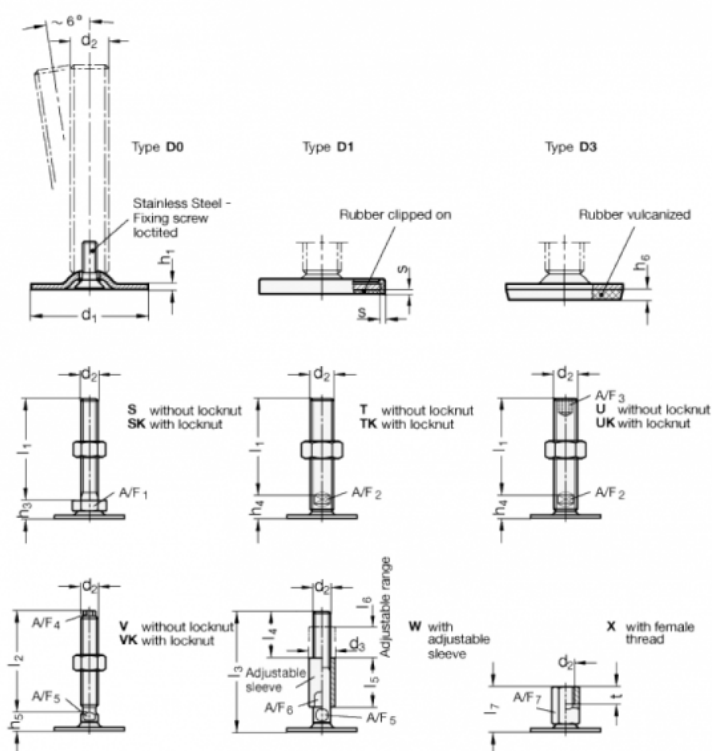

Article number: 204140M16150D1UK

Description: E+G levelling foot  
GN 41-40-M16-150-D1-UK

Note: UK With nut, Hexagon socket at the top, Wrench flat at the bottom

## Measures

$$A/F2 = 12$$

$$s = 1.5$$

$$A/F3 = 8$$

$$d1 = 40$$

$$d2 = M16$$

$$h1 = 2$$

$$h4 = 17$$

$$h6 =$$

$$l1 = 150$$